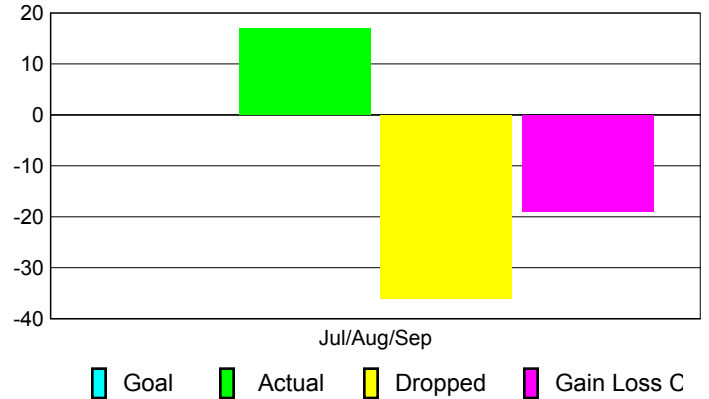

Club Results 2010-2011

Goal, New, Dropped, Gain/Loss

MEMBERSHIP

Membership Results
2010-2011

Membership
2009-2010

Month	Net Memb Goal	Actual New Memb	Actual Dropped Memb	Gain/Loss of Memb	Gain/Loss of Memb
Jul/Aug/Sep	0	17	-36	-19	-3
Totals	0	17	-36	-19	-3

Membership Results 2010-2011

Goal, New, Dropped, Gain/Loss

Comparison of Club Gain/Loss

Current Year Compared to the Previous Year

Comparison of Membership Gain/Loss

Current Year Compared to the Previous Year